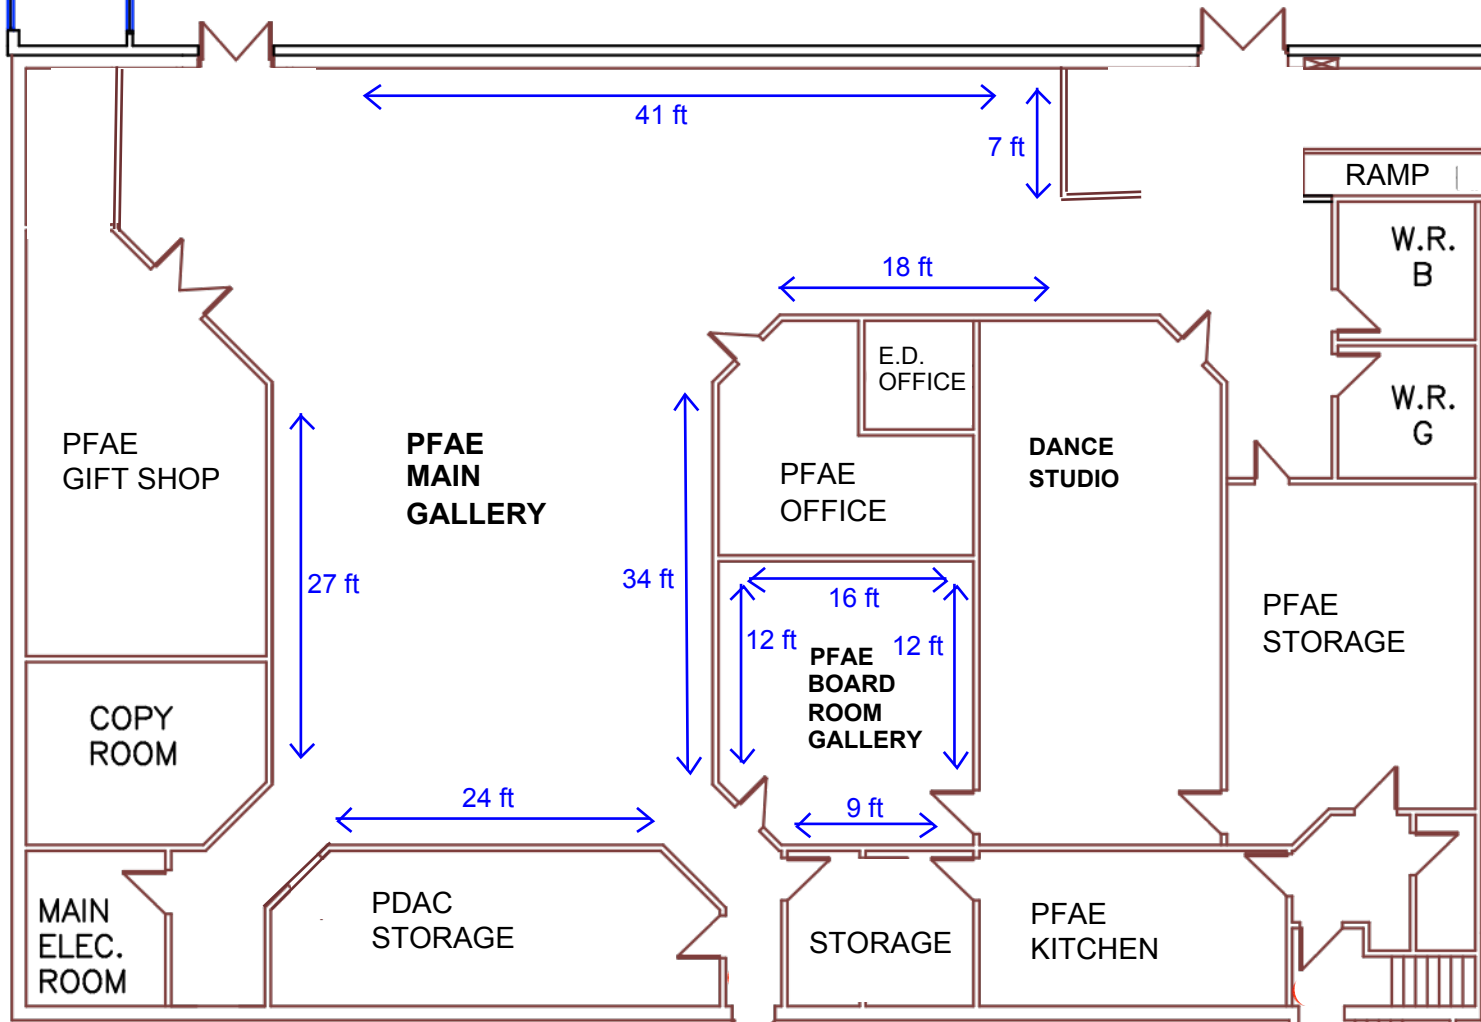

MAIN ENTRANCE

VESTIBULE

PFAE MAIN ENTRANCE

GALLERIA

← TRACK FOR HANGING SYSTEM →

ARTS CENTRE REAR ENTRANCE

EMERGENCY EXIT